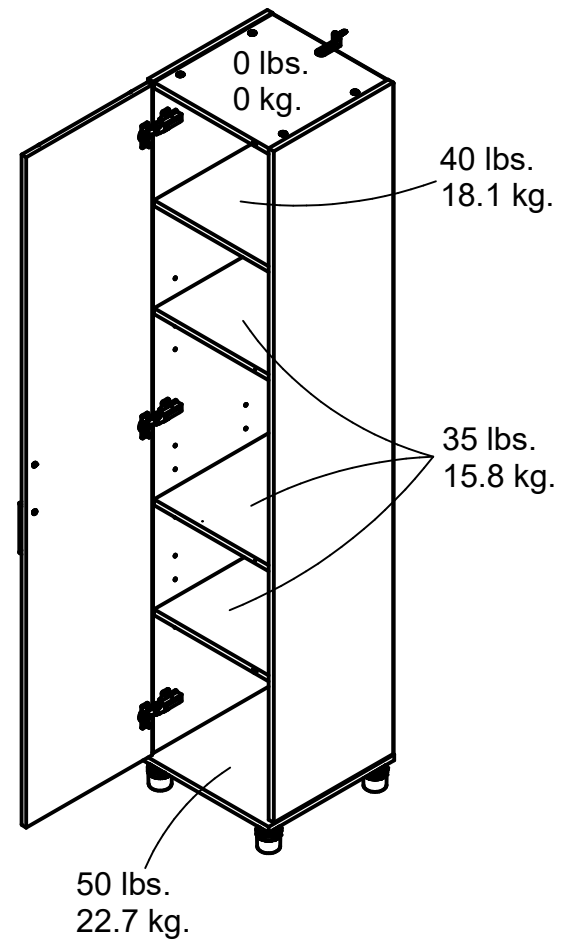

Shelf dimensions:
 14.17 in. (36.0 cm) W
 14.53 in. (36.9 cm) D
 1 Fixed shelf
 3 Adjustable shelf

Wood Breakdown: 95%
 Total storage: 8.12 cubic feet

Overall Product Size:
 15.67"W x 15.39"D x 74.29"H
 39.8cm W x 39.1cm D x 188.7cm H

Maximum Weight Capacities
 Unit Weight: 80 lbs. (36.29 kg)